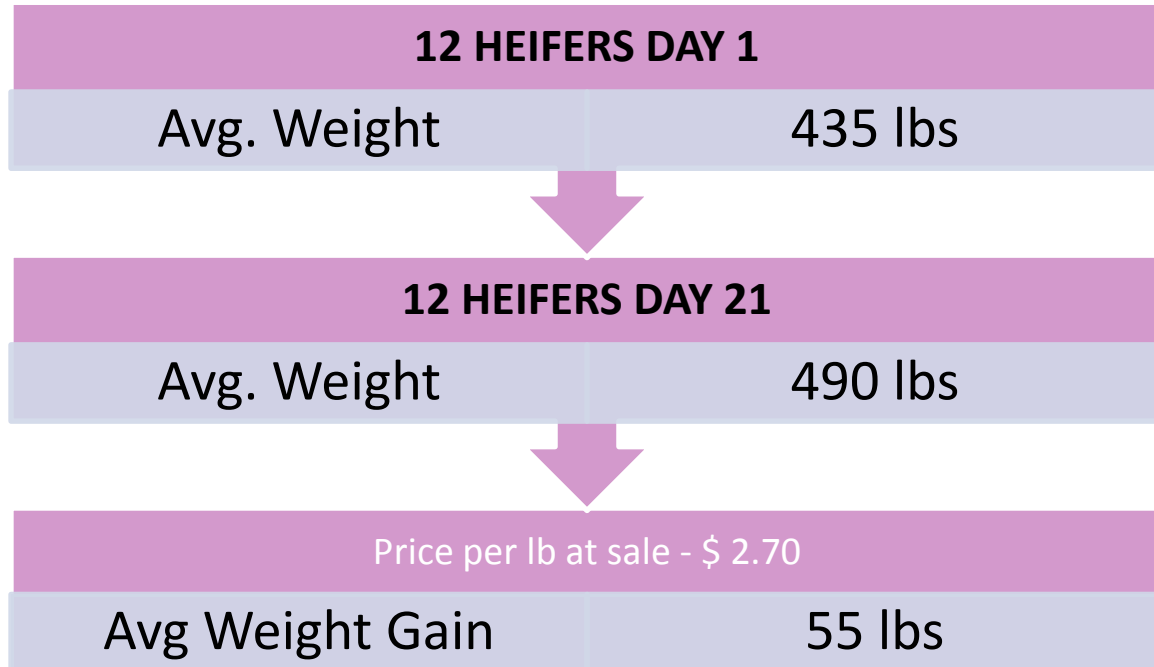

21 Day Challenge Results

12 Heifers weighed in at average weight of 490 each for a gain of 55 lbs per head

At a rate of 55 lbs per head, the Moore 21 day challenge added a total of 660 lbs to 12 Heifers which equates to a gain of $1,782.00 in gain on sale of heifers with current market rate at $2.70/lb.